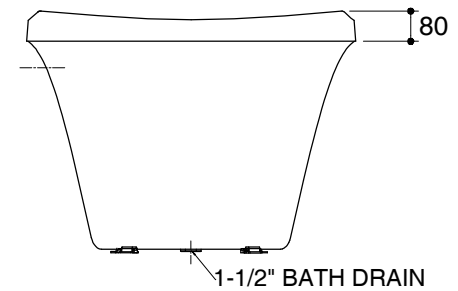

Dimensions are approximate.

Unit: mm

SKU	K-11344X-G-0
Name	ESCALE
Description	FREESTANDING BUBBLE MASSAGE BATH

KOHLER

*The recommended dimension for installation can be adjusted according to user preferences and layout.