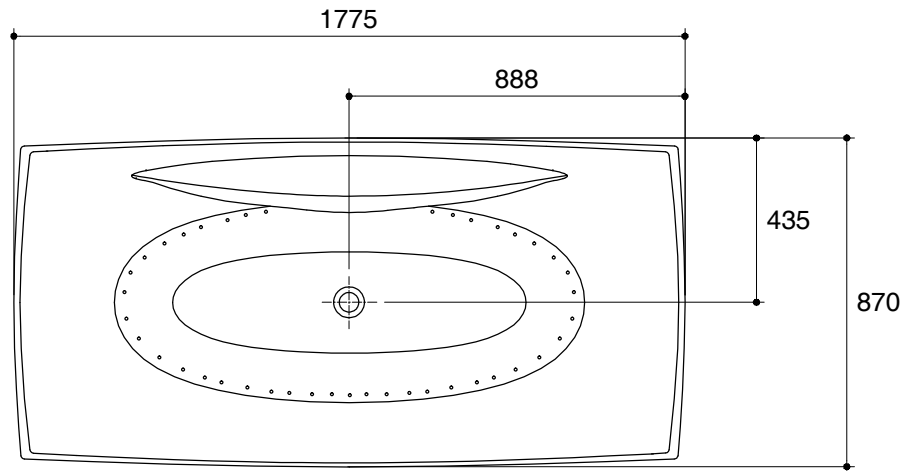

Dimensions are approximate.

Unit: mm

SKU	K-11344X-G-0
Name	ESCALE
Description	FREESTANDING BUBBLE MASSAGE BATH

KOHLER

*The recommended dimension for installation can be adjusted according to user preferences and layout.