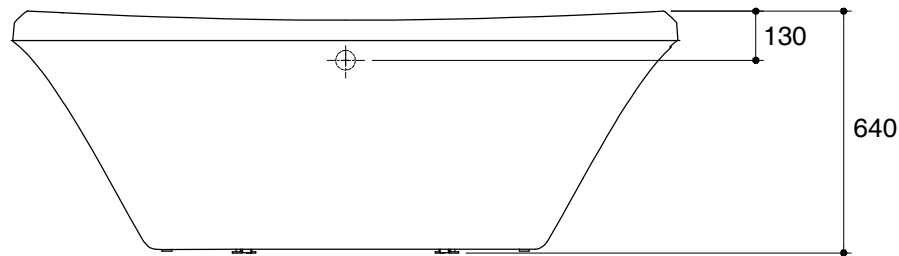

Dimensions are approximate.

Unit: mm

SKU	K-11344X-G-0
Name	ESCALE
Description	FREESTANDING BUBBLE MASSAGE BATH

KOHLER

*The recommended dimension for installation can be adjusted according to user preferences and layout.